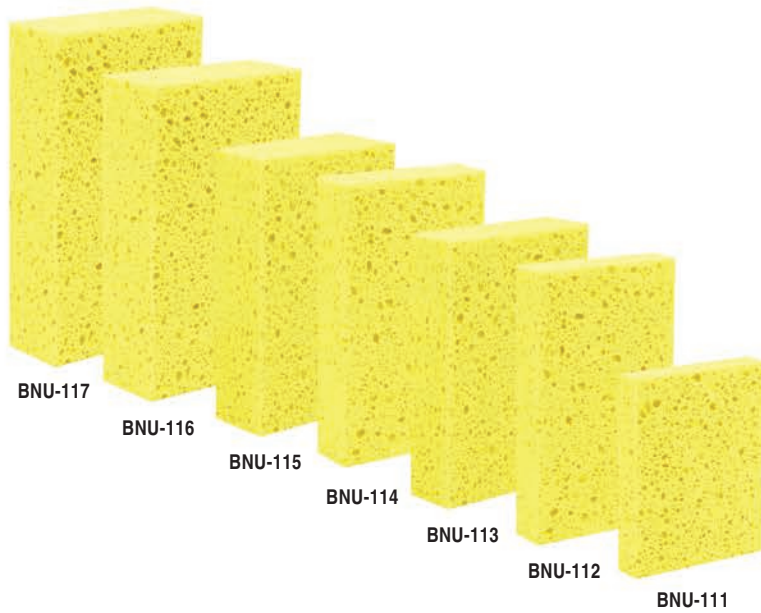

INTRODUCING

BRITE'N UP

**A COMPLETE ASSORTMENT OF CELLULOSE,
POLYURETHANE AND SCRUB SPONGES FOR THE
JANITORIAL, INSTITUTIONAL & HOME MARKETS**

WHEN IT COMES TO CLEANING CARE PRODUCTS...WE SHINE!™

S.M. ARNOLD, INC. • 7901 Michigan Ave. • St. Louis, MO 63111-3594 • www.smarnoldinc.com
PHONE: (314) 544-4103 or (800) 325-7865 • FAX: (314) 544-3159 • EMAIL: orders@smarnoldinc.com

BRITE'N UP™ PRO CEL™ CELLULOSE SPONGES-PROFESSIONAL

Made from wood pulp. Cellulose sponge is highly absorbent and durable. They are available in a variety of sizes and colors. Great for color-coding jobs. Cellulose sponges are used for cleaning dishes, counter-tops, bathroom surfaces and everyday spills. Cellulose is 100% biodegradable and sustainable.

Stock #	Size	Case Pack
BNU-111	1 ONLY: 4.50" x 3.00" x .75" (Yellow)	72
BNU-112	1 ONLY: 6.00" x 3.50" x .875" (Yellow)	60
BNU-113	1 ONLY: 6.00" x 4.125" x 1.375" (Yellow)	48
BNU-114	1 ONLY: 6.25" x 3.375" x 1.00" (Yellow)	24
BNU-115	1 ONLY: 6.25" x 4.125" x 1.625" (Yellow)	48
BNU-116	1 ONLY: 7.00" x 4.125" x 1.875" (Yellow)	24
BNU-117	1 ONLY: 7.56" x 4.18" x 1.68" (Yellow)	48
BNU-121	1 ONLY: 4.50" x 3.00" x .75" (Blue)	72
BNU-122	1 ONLY: 6.00" x 3.50" x .875" (Blue)	60
BNU-123	1 ONLY: 6.00" x 4.125" x 1.375" (Blue)	48
BNU-126	1 ONLY: 7.00" x 4.125" x 1.875" (Blue)	24
BNU-131	1 ONLY: 4.50" x 3.00" x .75" (Green)	72
BNU-132	1 ONLY: 6.00" x 3.50" x .875" (Green)	60
BNU-133	1 ONLY: 6.00" x 4.125" x 1.375" (Green)	48
BNU-136	1 ONLY: 7.00" x 4.125" x 1.875" (Green)	24

Stock #	Size	Case Pack
BNU-141	1 ONLY: 4.50" x 3.00" x .75" (Pink)	72
BNU-142	1 ONLY: 6.00" x 3.50" x .875" (Pink)	60
BNU-143	1 ONLY: 6.00" x 4.125" x 1.375" (Pink)	48
BNU-146	1 ONLY: 7.00" x 4.125" x 1.875" (Pink)	24
BNU-151	1 ONLY: 4.50" x 3.00" x .75" (Buff)	72
BNU-152	1 ONLY: 6.00" x 3.50" x .875" (Buff)	60
BNU-153	1 ONLY: 6.00" x 4.125" x 1.375" (Buff)	48
BNU-156	1 ONLY: 7.00" x 4.125" x 1.875" (Buff)	24