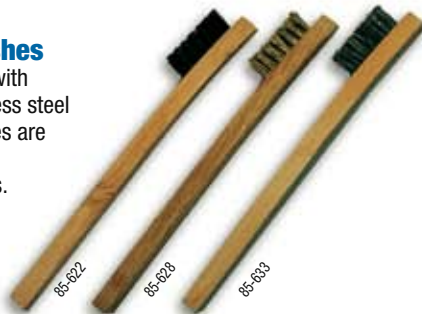

DETAIL • SCRATCH BRUSHES

Toothbrush Style Detail/Scratch Brushes

Plastic handles with "finger grips". Available in nylon, brass wire, stainless steel or horsehair bristles. These brushes are ideal for getting into small, virtually inaccessible areas.

Stock #	Description
85-641	.50" Stainless Steel Bristles, 7.25" Length
85-642	.50" Brass Bristles, 7.25" Length
85-646	.50" Nylon Bristles, 7.25" Length
85-647	.50" Horsehair Bristles, 7.25" Length
95-645	3-PACK: Contains one each of the following: Brass, Steel & Nylon Bristles

Toothbrush Style Detail/Scratch Brushes

Solid wooden block filled with nylon, brass wire or stainless steel wire bristles. These brushes are ideal for getting into small, virtually inaccessible areas.

Stock #	Description
85-622	.50" Nylon Bristles, 7.75" Length
85-628	.50" Brass Bristles, 7.75" Length
85-633	.50" Stainless Steel Bristles, 7.75" Length