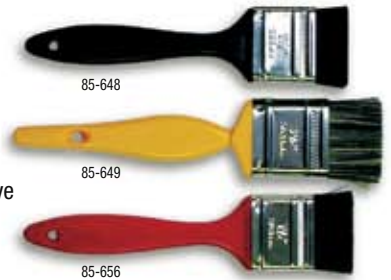

DETAIL • VENT • UTILITY • SCRUB BRUSHES

Paint Brush Style Detail Brushes

Filled with soft China Bristles for cleaning around moldings and seams. Extremely effective in removing wax and polish residue around emblems.

Stock #	Description
85-648	.62" Black China Bristles, 6.50" Length
85-649	1.00" Double-Thick Gray China Bristles, 7.00" Length
85-656	.75" Black China Bristles, 6.50" Length

Vent & Dash Brushes

Soft bristle set in ferrule. For quick removal of dust and debris from hard-to-clean seams in dashboards, vents, radios and speakers.