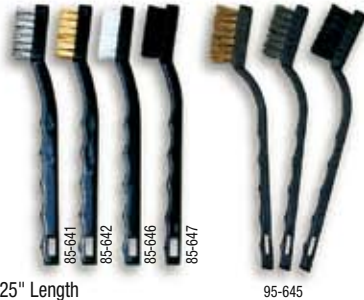

DETAIL • SCRATCH BRUSHES

Toothbrush Style Detail/Scratch Brushes

Plastic handles with "finger grips". Available in nylon, brass wire, stainless steel or horsehair bristles. These brushes are ideal for getting into small, virtually inaccessible areas.

Stock #	Description
85-641	.50" Stainless Steel Bristles, 7.25" Length
85-642	.50" Brass Bristles, 7.25" Length
85-646	.50" Nylon Bristles, 7.25" Length
85-647	.50" Horsehair Bristles, 7.25" Length
95-645	3-PACK: Contains one each of the following: Brass, Steel & Nylon Bristles

Toothbrush Style Detail/Scratch Brushes

Solid wooden block filled with nylon, brass wire or stainless steel wire bristles. These brushes are ideal for getting into small, virtually inaccessible areas.

Stock #	Description
85-622	.50" Nylon Bristles, 7.75" Length
85-628	.50" Brass Bristles, 7.75" Length
85-633	.50" Stainless Steel Bristles, 7.75" Length