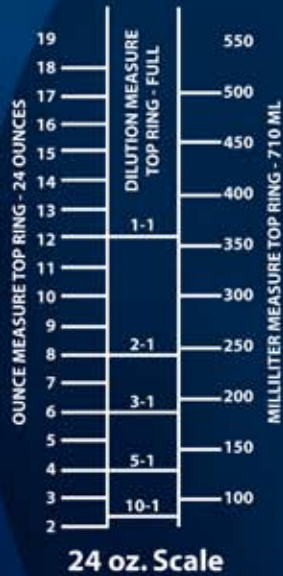

24 OZ. PLASTIC BOTTLE

This 24 Oz. Plastic Bottle features molded-in dilution scale (ounces & milliliters), a 28/400mm neck and is made of high density polyethylene plastic. Private label imprinting available. Contact S.M. Arnold, Inc. for full details on private label requirements and minimum order.

STOCK # 92-725

**S.M. ARNOLD, INC. • St. Louis, MO 63111-3594 • www.smarnoldinc.com
ORDER DEPT: (800) 325-7865 • FAX: (314) 544-3159 • OTHER CALLS: (314) 544-4103**